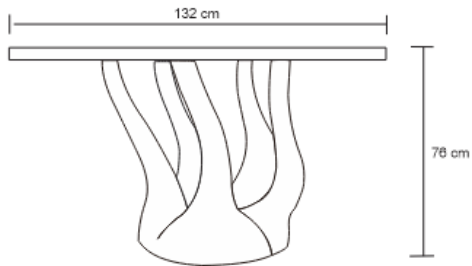

# ARBORÉ DINING TABLE – BRASS

DESIGN By Qoqet

Front View

Top View

Base View

## Dimensions (mm)

149.91W x 52.00D x 52.00H

## Dimensions (Inches)

149.91W x 52.00D x 52.00H

Discover elegance in simplicity with our creatively designed dining table. The parchment top exudes a timeless charm, elegantly supported by a tree trunk-inspired, organically shaped, high-polished brass base. This unique blend of design and nature creates a captivating centerpiece, bringing warmth and sophistication to your dining space.