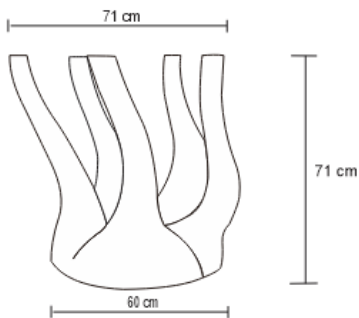

# ARBORÉ DINING TABLE – BRASS

DESIGN By Qoqet

Front View

Top View

Base View

## Dimensions (mm)

149.91W x 52.00D x 52.00H

## Dimensions (Inches)

149.91W x 52.00D x 52.00H

Discover elegance in simplicity with our creatively designed dining table. The parchment top exudes a timeless charm, elegantly supported by a tree trunk-inspired, organically shaped, high-polished brass base. This unique blend of design and nature creates a captivating centerpiece, bringing warmth and sophistication to your dining space.