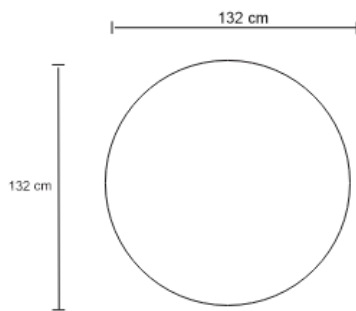

# ARBORÉ DINING TABLE – BRASS

DESIGN By Qoqet

Front View

Top View

Base View

## Dimensions (mm)

149.91W x 52.00D x 52.00H

## Dimensions (Inches)

149.91W x 52.00D x 52.00H

Discover elegance in simplicity with our creatively designed dining table. The parchment top exudes a timeless charm, elegantly supported by a tree trunk-inspired, organically shaped, high-polished brass base. This unique blend of design and nature creates a captivating centerpiece, bringing warmth and sophistication to your dining space.