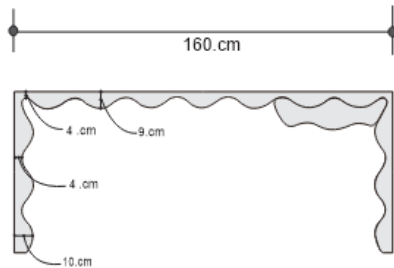

SCULPTURA DESK

DESIGN By Qoqet

Top View

Front View

Side View

Dimensions (mm)

184.64W x 31.50D x 63.00H

Dimensions (Inches)

184.64W x 31.50D x 63.00H

An enthralling art desk, painstakingly hand-carved with a gracefully undulating inner form, adorned by brass accents, and topped with parchment with mahogany drawer. A true statement of extraordinary craftsmanship and unique design.