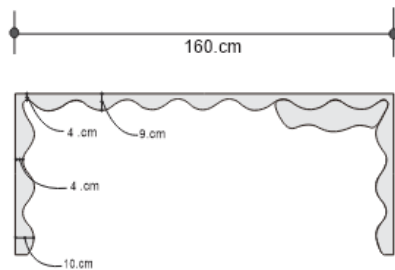

SCULPTURA DESK

DESIGN By Qoqet

Top View

Front View

Side View

Dimensions (mm)

1,600.20 W x 800.10 D x 762.00 H

Dimensions (Inches)

63.00 W x 31.50 D x 30.00 H

An enthralling art desk, painstakingly hand-carved with a gracefully undulating inner form, adorned by brass accents, and topped with parchment with mahogany drawer. A true statement of extraordinary craftsmanship and unique design.