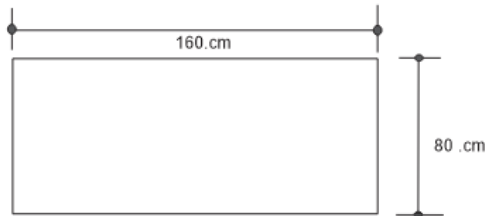

SCULPTURA DESK

DESIGN By Qoqet

Top View

Front View

Side View

Dimensions (mm)

184.64W x 31.50D x 63.00H

Dimensions (Inches)

184.64W x 31.50D x 63.00H

An enthralling art desk, painstakingly hand-carved with a gracefully undulating inner form, adorned by brass accents, and topped with parchment with mahogany drawer. A true statement of extraordinary craftsmanship and unique design.