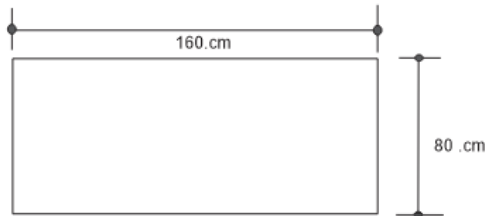

SCULPTURA DESK

DESIGN By Qoqet

Top View

Front View

Side View

Dimensions (mm)

1,600.20 W x 800.10 D x 762.00 H

Dimensions (Inches)

63.00 W x 31.50 D x 30.00 H

An enthralling art desk, painstakingly hand-carved with a gracefully undulating inner form, adorned by brass accents, and topped with parchment with mahogany drawer. A true statement of extraordinary craftsmanship and unique design.