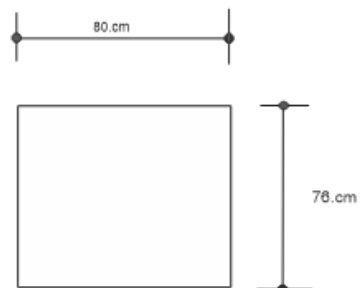

SCULPTURA DESK

DESIGN By Qoqet

Top View

Front View

Side View

Dimensions (mm)

1,600.20 W x 800.10 D x 762.00 H

Dimensions (Inches)

63.00 W x 31.50 D x 30.00 H

An enthralling art desk, painstakingly hand-carved with a gracefully undulating inner form, adorned by brass accents, and topped with parchment with mahogany drawer. A true statement of extraordinary craftsmanship and unique design.