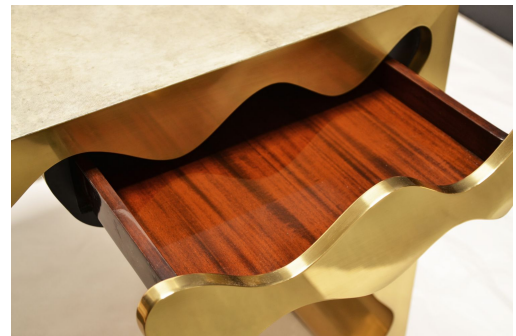

SCULPTURA DESK

DESIGN By Qoqet

Top View

Front View

Side View

Dimensions (mm)

184.64W x 31.50D x 63.00H

Dimensions (Inches)

184.64W x 31.50D x 63.00H

An enthralling art desk, painstakingly hand-carved with a gracefully undulating inner form, adorned by brass accents, and topped with parchment with mahogany drawer. A true statement of extraordinary craftsmanship and unique design.