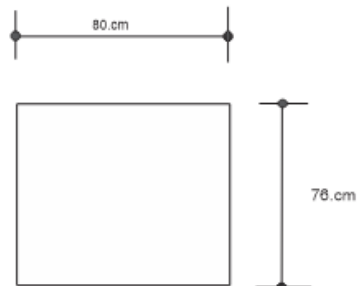

SCULPTURA DESK

DESIGN By Qoqet

Top View

Front View

Side View

Dimensions (mm)

184.64W x 31.50D x 63.00H

Dimensions (Inches)

184.64W x 31.50D x 63.00H

An enthralling art desk, painstakingly hand-carved with a gracefully undulating inner form, adorned by brass accents, and topped with parchment with mahogany drawer. A true statement of extraordinary craftsmanship and unique design.