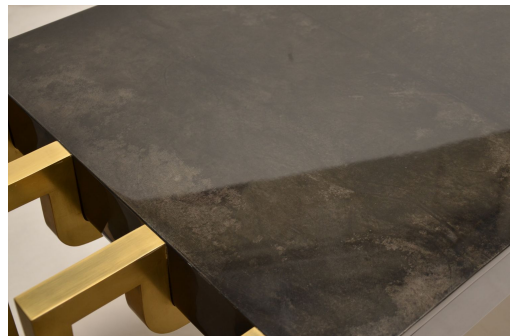

SPIDER DESK – BRASS

DESIGN By Qoqet

Front View

Top View

Side View

Dimensions (mm)

127.87W x 28.25D x 61.00H

Dimensions (Inches)

127.87W x 28.25D x 61.00H

An impressively designed multi-legged brass desk, impeccably polished to perfection. It showcases a charcoal parchment top with functional mahogany drawers, adding elegance and functionality to your workspace.