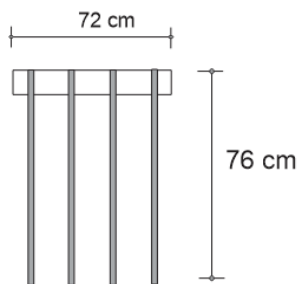

SPIDER DESK – BRASS

DESIGN By Qoqet

Front View

Top View

Side View

Dimensions (mm)

127.87W x 28.25D x 61.00H

Dimensions (Inches)

127.87W x 28.25D x 61.00H

An impressively designed multi-legged brass desk, impeccably polished to perfection. It showcases a charcoal parchment top with functional mahogany drawers, adding elegance and functionality to your workspace.