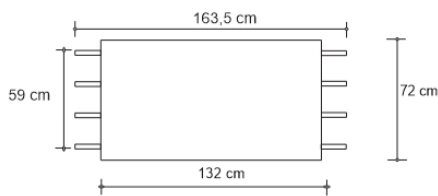

SPIDER DESK – BRASS

DESIGN By Qoqet

Front View

Top View

Side View

Dimensions (mm)

127.87W x 28.25D x 61.00H

Dimensions (Inches)

127.87W x 28.25D x 61.00H

An impressively designed multi-legged brass desk, impeccably polished to perfection. It showcases a charcoal parchment top with functional mahogany drawers, adding elegance and functionality to your workspace.