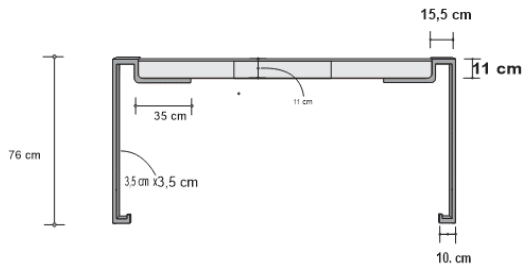

SPIDER DESK – BRASS

DESIGN By Qoqet

Front View

Top View

Side View

Dimensions (mm)

127.87W x 28.25D x 61.00H

Dimensions (Inches)

127.87W x 28.25D x 61.00H

An impressively designed multi-legged brass desk, impeccably polished to perfection. It showcases a charcoal parchment top with functional mahogany drawers, adding elegance and functionality to your workspace.