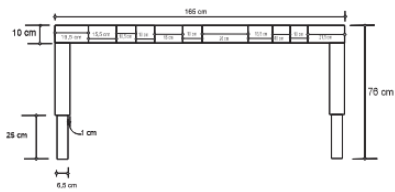

CHECKERED DESK

DESIGN By Qoqet

Front view

Top view

Side view

Dimensions (mm)

162.04W x 27.50D x 65.75H

Dimensions (Inches)