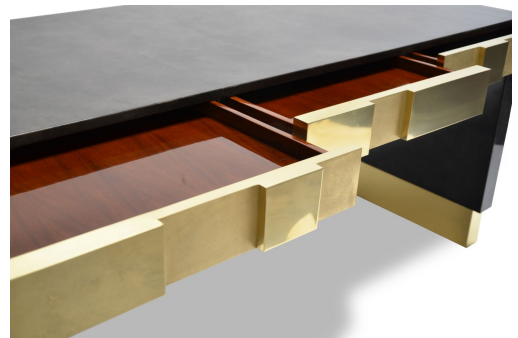

CHECKERED DESK

DESIGN By Qoqet

Front view

Top view

Side view

Dimensions (mm)

162.04W x 27.50D x 65.75H

Dimensions (Inches)

162.04W x 27.50D x 65.75H

Transform your workspace with a charcoal color parchment desk, featuring brass accents and practical drawers. This stunning piece embodies a beautiful statement, effortlessly merging luxury and functionality to elevate your work environment with style.