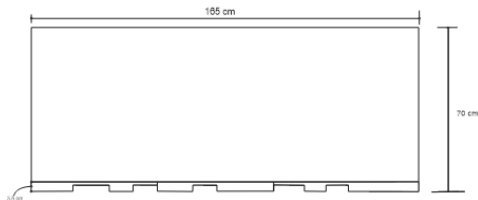

CHECKERED DESK

DESIGN By Qoqet

Front view

Top view

Side view

Dimensions (mm)

162.04W x 27.50D x 65.75H

Dimensions (Inches)

162.04W x 27.50D x 65.75H

Transform your workspace with a charcoal color parchment desk, featuring brass accents and practical drawers. This stunning piece embodies a beautiful statement, effortlessly merging luxury and functionality to elevate your work environment with style.