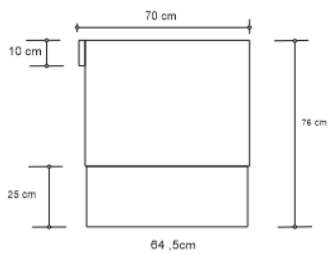

CHECKERED DESK

DESIGN By Qoqet

Front view

Top view

Side view

Dimensions (mm)

162.04W x 27.50D x 65.75H

Dimensions (Inches)

162.04W x 27.50D x 65.75H

Transform your workspace with a charcoal color parchment desk, featuring brass accents and practical drawers. This stunning piece embodies a beautiful statement, effortlessly merging luxury and functionality to elevate your work environment with style.