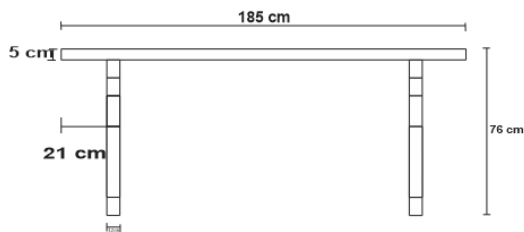

# DYNASTY DESK

DESIGN By Qoqet

Front View

Top View

Side View

## Dimensions (mm)

180.78W x 36.50D x 72.00H

## Dimensions (Inches)

180.78W x 36.50D x 72.00H

An alluring desk, boasting a natural parchment surface, supported by geometrically shaped legs, elegantly finished in black polished lacquer. This harmonious blend of texture and design creates a sophisticated workspace centerpiece.