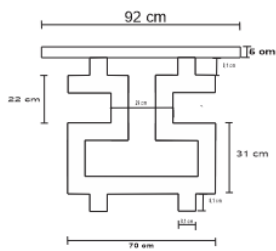

# DYNASTY DESK

DESIGN By Qoqet

Front View

Top View

Side View

## Dimensions (mm)

1,828.80 W x 927.10 D x 762.00 H

## Dimensions (Inches)

72.00 W x 36.50 D x 30.00 H

An alluring desk, boasting a natural parchment surface, supported by geometrically shaped legs, elegantly finished in black polished lacquer. This harmonious blend of texture and design creates a sophisticated workspace centerpiece.