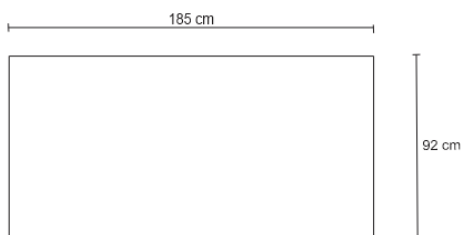

# DYNASTY DESK

DESIGN By Qoqet

Front View

Top View

Side View

## Dimensions (mm)

1,828.80 W x 927.10 D x 762.00 H

## Dimensions (Inches)

72.00 W x 36.50 D x 30.00 H

An alluring desk, boasting a natural parchment surface, supported by geometrically shaped legs, elegantly finished in black polished lacquer. This harmonious blend of texture and design creates a sophisticated workspace centerpiece.