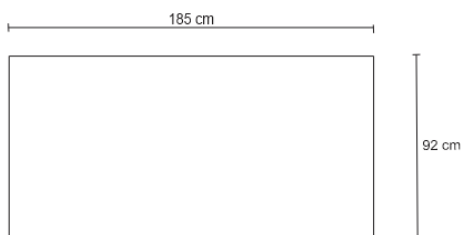

# DYNASTY DESK

DESIGN By Qoqet

Front View

Top View

Side View

## Dimensions (mm)

180.78W x 36.50D x 72.00H

## Dimensions (Inches)

180.78W x 36.50D x 72.00H

An alluring desk, boasting a natural parchment surface, supported by geometrically shaped legs, elegantly finished in black polished lacquer. This harmonious blend of texture and design creates a sophisticated workspace centerpiece.