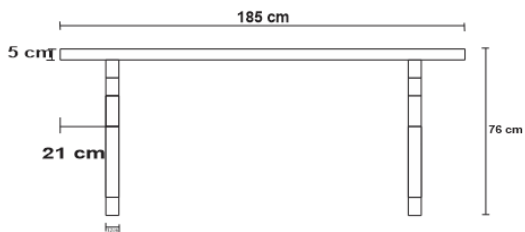

# DYNASTY DESK

DESIGN By Qoqet

Front View

Top View

Side View

## Dimensions (mm)

1,828.80 W x 927.10 D x 762.00 H

## Dimensions (Inches)

72.00 W x 36.50 D x 30.00 H

An alluring desk, boasting a natural parchment surface, supported by geometrically shaped legs, elegantly finished in black polished lacquer. This harmonious blend of texture and design creates a sophisticated workspace centerpiece.