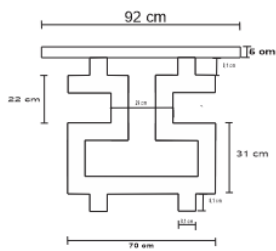

# DYNASTY DESK

DESIGN By Qoqet

Front View

Top View

Side View

## Dimensions (mm)

180.78W x 36.50D x 72.00H

## Dimensions (Inches)

180.78W x 36.50D x 72.00H

An alluring desk, boasting a natural parchment surface, supported by geometrically shaped legs, elegantly finished in black polished lacquer. This harmonious blend of texture and design creates a sophisticated workspace centerpiece.