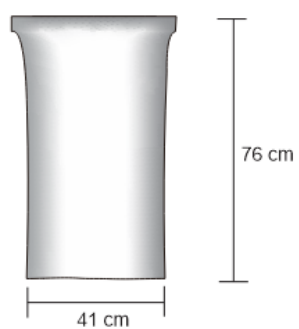

# ETO DESK

DESIGN By Qoqet

Front View

Top View

Side View

## Dimensions (mm)

120.15W x 29.00D x 73.25H

## Dimensions (Inches)

120.15W x 29.00D x 73.25H

An organically shaped D'art desk with a unique design, entirely adorned in natural parchment. This distinctive piece features a pencil drawer, showcasing exquisite craftsmanship and an unconventional, artistic design.