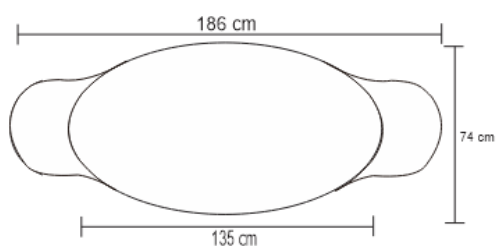

# ETO DESK

DESIGN By Qoqet

Front View

Top View

Side View

## Dimensions (mm)

120.15W x 29.00D x 73.25H

## Dimensions (Inches)

120.15W x 29.00D x 73.25H

An organically shaped D'art desk with a unique design, entirely adorned in natural parchment. This distinctive piece features a pencil drawer, showcasing exquisite craftsmanship and an unconventional, artistic design.