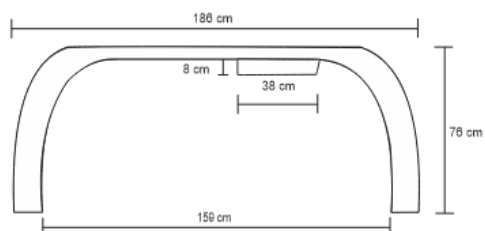

# ETO DESK

DESIGN By Qoqet

Front View

Top View

Side View

## Dimensions (mm)

120.15W x 29.00D x 73.25H

## Dimensions (Inches)

120.15W x 29.00D x 73.25H

An organically shaped D'art desk with a unique design, entirely adorned in natural parchment. This distinctive piece features a pencil drawer, showcasing exquisite craftsmanship and an unconventional, artistic design.