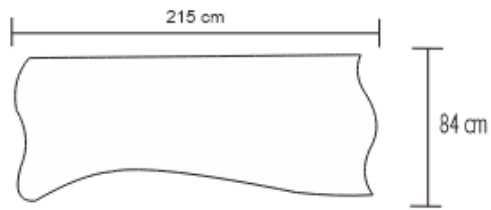

# LAVA CONSOLE

DESIGN By Qoqet

Front View

Top View

## Side View

### Dimensions (mm)

147.71W x 19.75D x 86.50H

### Dimensions (Inches)

147.71W x 19.75D x 86.50H

Handcrafted with an organic, freeform shape, this console table boasts a high-polished black resin finish. The unique, artisanal design creates an exquisite focal point for stylish living spaces.