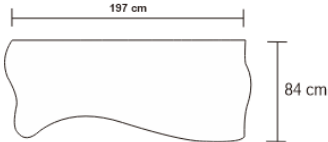

LAVA CONSOLE

DESIGN By Qoqet

Front View