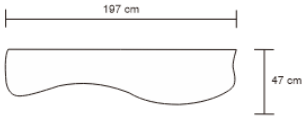

LAVA CONSOLE

DESIGN By Qoqet

Front View

Top View