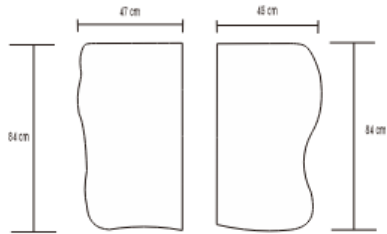

## Beck View

## Side View

### Dimensions (mm)

147.71W x 19.75D x 86.50H

### Dimensions (Inches)

147.71W x 19.75D x 86.50H

Handcrafted with an organic, freeform shape, this console table boasts a high-polished black resin finish. The unique, artisanal design creates an exquisite focal point for stylish living spaces.