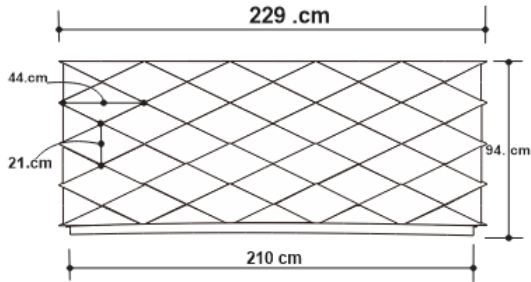

HARLEQUIN CONSOLE – BRASS

DESIGN By Qoqet

Front View