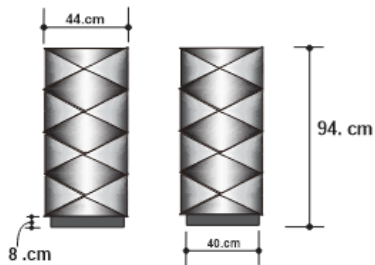

# HARLEQUIN CONSOLE – BRASS

DESIGN By Qoqet

Front View

Top View

Side View

## Dimensions (mm)

358.91W x 24.75D x 92.25H

## Dimensions (Inches)

358.91W x 24.75D x 92.25H

Inspired by the intricate beauty of fish scales, this console showcases a design that makes a lasting impression. Adorned with meticulous solid brass sheeting, artistically applied and polished to perfection, it features an Angola granite top, standing as a captivating and stunning masterpiece for all to behold.