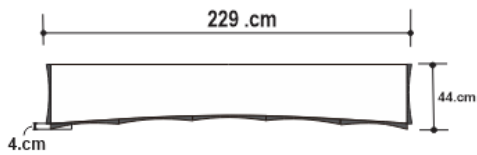

# HARLEQUIN CONSOLE – BRASS

DESIGN By Qoqet

Front View

Top View

Side View

## Dimensions (mm)

358.91W x 24.75D x 92.25H

## Dimensions (Inches)

358.91W x 24.75D x 92.25H

Inspired by the intricate beauty of fish scales, this console showcases a design that makes a lasting impression. Adorned with meticulous solid brass sheeting, artistically applied and polished to perfection, it features an Angola granite top, standing as a captivating and stunning masterpiece for all to behold.