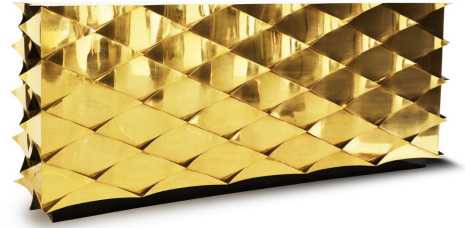

# HARLEQUIN CONSOLE – BRASS

DESIGN By Qoqet

Front View

Top View

Side View

## Dimensions (mm)

358.91W x 24.75D x 92.25H

## Dimensions (Inches)

358.91W x 24.75D x 92.25H

Inspired by the intricate beauty of fish scales, this console showcases a design that makes a lasting impression. Adorned with meticulous solid brass sheeting, artistically applied and polished to perfection, it features an Angola granite top, standing as a captivating and stunning masterpiece for all to behold.