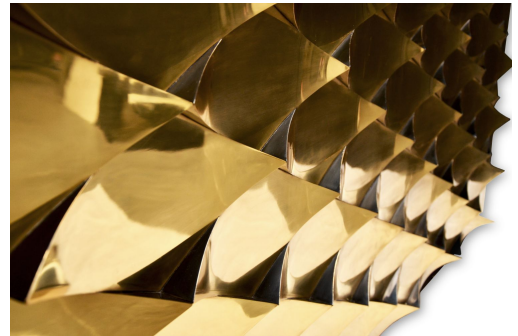

# HARLEQUIN CONSOLE – BRASS

DESIGN By Qoqet

Front View

Top View

Side View

## Dimensions (Inches)

358.91W x 24.75D x 92.25H

Inspired by the intricate beauty of fish scales, this console showcases a design that makes a lasting impression. Adorned with meticulous solid brass sheeting, artistically applied and polished to perfection, it features an Angola granite top, standing as a captivating and stunning masterpiece for all to behold.