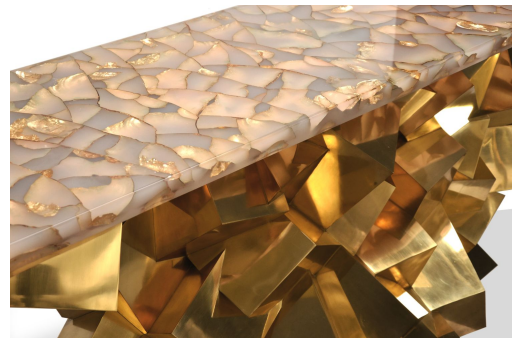

GOLD ALUNITE CONSOLE

DESIGN By Qoqet

Front View

Top View

Side View

Dimensions (mm)

343.92W x 15.75D x 82.75H

Dimensions (Inches)

343.92W x 15.75D x 82.75H

Elevate your space with this exquisitely crafted console, showcasing a meticulously detailed brass-lined base. The fractured resin top adds to its unique and refined appeal, infusing your surroundings with an added touch of elegance and sophistication.