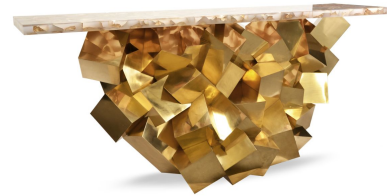

GOLD ALUNITE CONSOLE

DESIGN By Qoqet

Front View

Top View

Side View

Dimensions (mm)

343.92W x 15.75D x 82.75H

Dimensions (Inches)

343.92W x 15.75D x 82.75H

Elevate your space with this exquisitely crafted console, showcasing a meticulously detailed brass-lined base. The fractured resin top adds to its unique and refined appeal, infusing your surroundings with an added touch of elegance and sophistication.