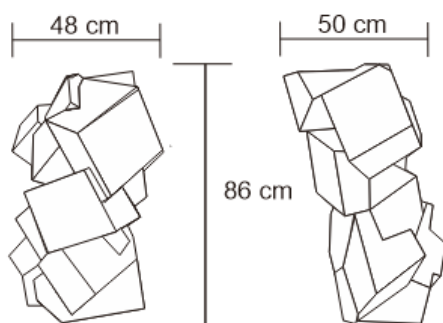

GOLD ALUNITE CONSOLE

DESIGN By Qoqet

Front View

Top View

Side View

Dimensions (mm)

343.92W x 15.75D x 82.75H

Dimensions (Inches)

343.92W x 15.75D x 82.75H

Elevate your space with this exquisitely crafted console, showcasing a meticulously detailed brass-lined base. The fractured resin top adds to its unique and refined appeal, infusing your surroundings with an added touch of elegance and sophistication.