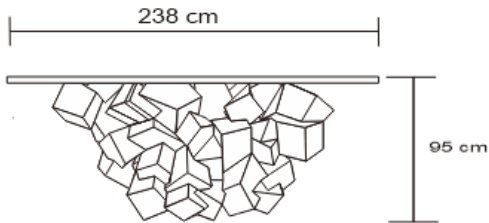

GOLD ALUNITE CONSOLE

DESIGN By Qoqet

Front View

Top View

Side View

Dimensions (mm)

343.92W x 15.75D x 82.75H

Dimensions (Inches)

343.92W x 15.75D x 82.75H

Elevate your space with this exquisitely crafted console, showcasing a meticulously detailed brass-lined base. The fractured resin top adds to its unique and refined appeal, infusing your surroundings with an added touch of elegance and sophistication.