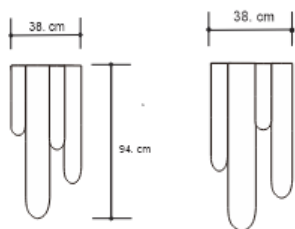

CREASE CONSOLE – BRASS

DESIGN By Qoqet

FRONT VIEW

SIDE VIEW

TOP VIEW

Dimensions (mm)

374.12W x 22.75D x 96.00H

Dimensions (Inches)

374.12W x 22.75D x 96.00H

Imbue your space with luxury adding this console inspired by organ pipes. The brass encasement, featuring a monochrome finish that gracefully transitioning to black, crowned with a black Angola granite top, creates a refined centerpiece that blends elegance with timeless sophistication.