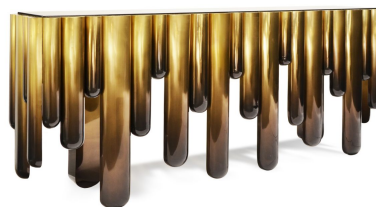

CREASE CONSOLE – BRASS

DESIGN By Qoqet

FRONT VIEW

SIDE VIEW

TOP VIEW

Dimensions (mm)

374.12W x 22.75D x 96.00H

Dimensions (Inches)

374.12W x 22.75D x 96.00H

Imbue your space with luxury adding this console inspired by organ pipes. The brass encasement, featuring a monochrome finish that gracefully transitioning to black, crowned with a black Angola granite top, creates a refined centerpiece that blends elegance with timeless sophistication.