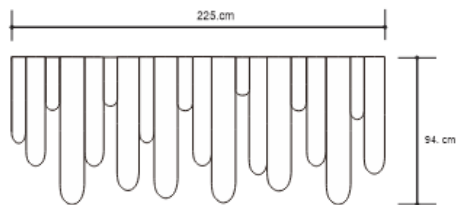

CREASE CONSOLE – BRASS

DESIGN By Qoqet

FRONT VIEW

SIDE VIEW

TOP VIEW

Dimensions (mm)

374.12W x 22.75D x 96.00H

Dimensions (Inches)

374.12W x 22.75D x 96.00H

Imbue your space with luxury adding this console inspired by organ pipes. The brass encasement, featuring a monochrome finish that gracefully transitioning to black, crowned with a black Angola granite top, creates a refined centerpiece that blends elegance with timeless sophistication.