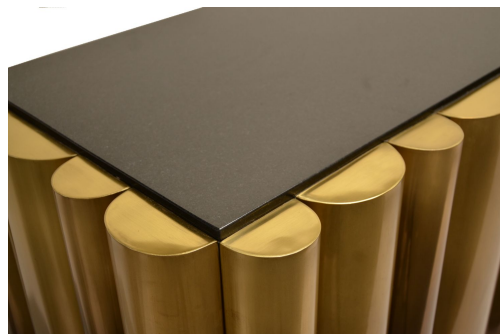

CREASE CONSOLE – BRASS

DESIGN By Qoqet

FRONT VIEW

SIDE VIEW

TOP VIEW

Dimensions (mm)

374.12W x 22.75D x 96.00H

Dimensions (Inches)

374.12W x 22.75D x 96.00H

Imbue your space with luxury adding this console inspired by organ pipes. The brass encasement, featuring a monochrome finish that gracefully transitioning to black, crowned with a black Angola granite top, creates a refined centerpiece that blends elegance with timeless sophistication.