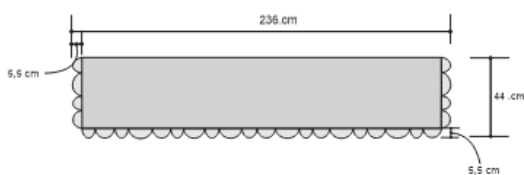

CREASE CONSOLE – BRASS

DESIGN By Qoqet

FRONT VIEW

SIDE VIEW

TOP VIEW

Dimensions (mm)

374.12W x 22.75D x 96.00H

Dimensions (Inches)

374.12W x 22.75D x 96.00H

Imbue your space with luxury adding this console inspired by organ pipes. The brass encasement, featuring a monochrome finish that gracefully transitioning to black, crowned with a black Angola granite top, creates a refined centerpiece that blends elegance with timeless sophistication.