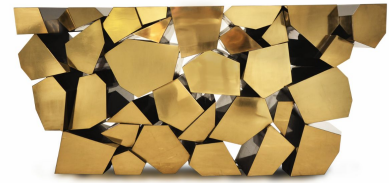

BASALT CONSOLE

DESIGN By Qoqet

Front View

Top View

Side View

Dimensions (mm)

300.38W x 19.75D x 74.75H

Dimensions (Inches)

300.38W x 19.75D x 74.75H

Unleash artistic elegance in any space with this unique art console. The meticulously crafted base, adorned with polished brass, harmonizes seamlessly with the resinized encasement, creating a stunning visual masterpiece.