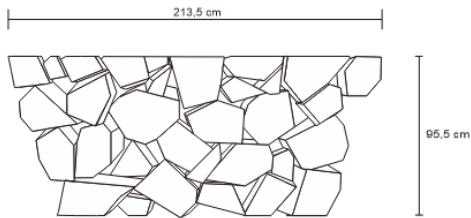

BASALT CONSOLE

DESIGN By Qoqet

Front View

Top View

Side View

Dimensions (mm)

300.38W x 19.75D x 74.75H

Dimensions (Inches)