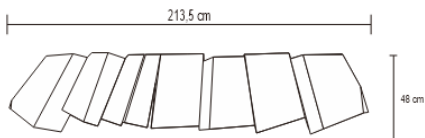

BASALT CONSOLE

DESIGN By Qoqet

Front View

Top View

Side View

Dimensions (mm)

300.38W x 19.75D x 74.75H

Dimensions (Inches)

300.38W x 19.75D x 74.75H

Unleash artistic elegance in any space with this unique art console. The meticulously crafted base, adorned with polished brass, harmonizes seamlessly with the resinized encasement, creating a stunning visual masterpiece.