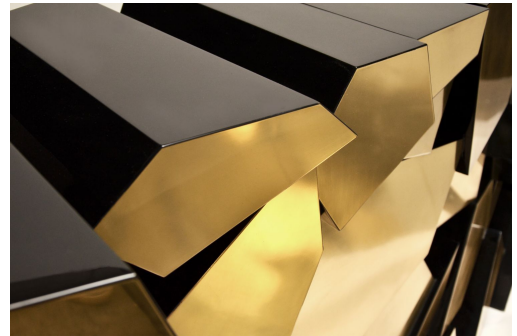

BASALT CONSOLE

DESIGN By Qoqet

Front View

Top View

Side View

Dimensions (mm)

300.38W x 19.75D x 74.75H

Dimensions (Inches)

300.38W x 19.75D x 74.75H

Unleash artistic elegance in any space with this unique art console. The meticulously crafted base, adorned with polished brass, harmonizes seamlessly with the resinized encasement, creating a stunning visual masterpiece.