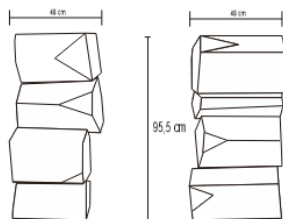

BASALT CONSOLE

DESIGN By Qoqet

Front View

Top View

Side View

Dimensions (mm)

300.38W x 19.75D x 74.75H

Dimensions (Inches)

300.38W x 19.75D x 74.75H

Unleash artistic elegance in any space with this unique art console. The meticulously crafted base, adorned with polished brass, harmonizes seamlessly with the resinized encasement, creating a stunning visual masterpiece.