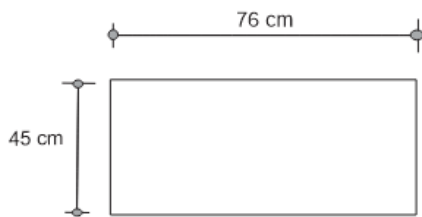

TUBELA NIGHTSTAND Chests

DESIGN By Qoqet

Front View

Top View

Dimensions (mm)

70.55W x 18.00D x 30.00H

Dimensions (Inches)

70.55W x 18.00D x 30.00H