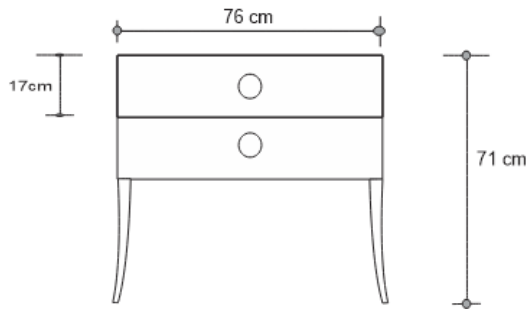

TUBELA NIGHTSTAND Chests

DESIGN By Qoqet

Front View

Top View

Dimensions (mm)

70.55W x 18.00D x 30.00H

Dimensions (Inches)

70.55W x 18.00D x 30.00H