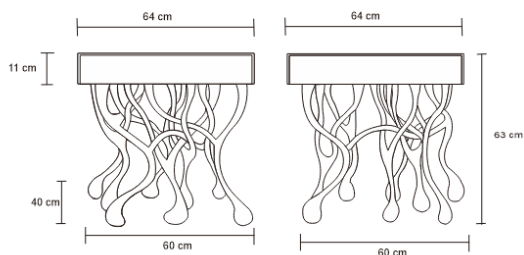

BOVARO NIGHTSTAND Chests

DESIGN By Qoqet

Front View

Top View

Dimensions (mm)

70.55W x 15.75D x 25.50H

Dimensions (Inches)

70.55W x 15.75D x 25.50H

Immerse your space in the allure of sculptural design with our artistically shaped table. Intertwining legs, polished to perfection, showcase a true piece of art. Parchment tops further propel this table into a category of uniqueness, defining your space with unmatched style and sophistication.