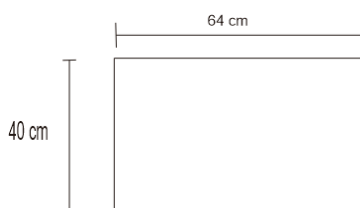

BOVARO NIGHTSTAND Chests

DESIGN By Qoqet

Front View

Top View

Dimensions (mm)

70.55W x 15.75D x 25.50H

Dimensions (Inches)

70.55W x 15.75D x 25.50H