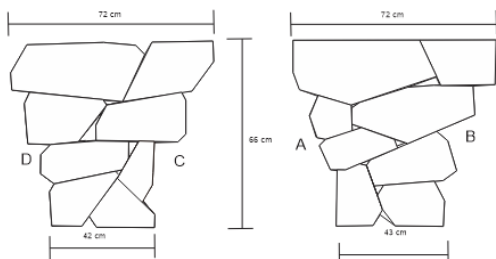

# MAKOTA NIGHTSTAND Chests

DESIGN By Qoqet

Front View

Side View

## Dimensions (mm)

112.44W x 15.75D x 28.25H

## Dimensions (Inches)

112.44W x 15.75D x 28.25H

Designed to embody luxury, uniqueness, and artistic flair, this piece features a check black gloss lacquer body with eight distinctive elements, including two drawers. Elevate your space with a harmonious blend of visionary design and refined sophistication.