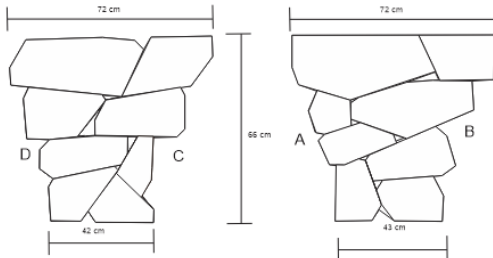

MAKOTA NIGHTSTAND Chests

DESIGN By Qoqet

Front View

Side View

Dimensions (mm)

717.55 W x 400.05 D x 647.70 H

Dimensions (Inches)

28.25 W x 15.75 D x 25.50 H