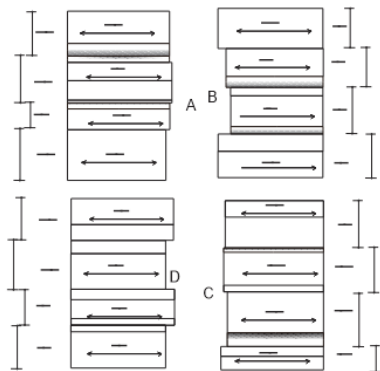

# MAKOTA NIGHTSTAND Chests

DESIGN By Qoqet

Front View

Side View

## Dimensions (mm)

112.44W x 15.75D x 28.25H

## Dimensions (Inches)

112.44W x 15.75D x 28.25H

Designed to embody luxury, uniqueness, and artistic flair, this piece features a check black gloss lacquer body with eight distinctive elements, including two drawers. Elevate your space with a harmonious blend of visionary design and refined sophistication.