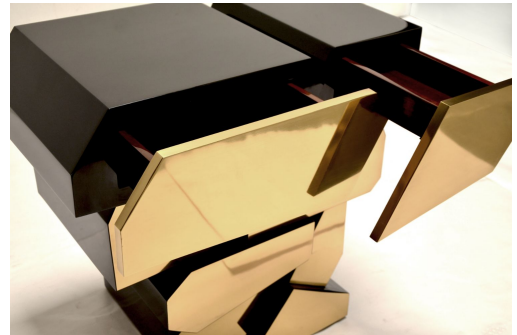

MAKOTA NIGHTSTAND Chests

DESIGN By Qoqet

Front View

Side View

Dimensions (mm)

717.55 W x 400.05 D x 647.70 H

Dimensions (Inches)

28.25 W x 15.75 D x 25.50 H

Designed to embody luxury, uniqueness, and artistic flair, this piece features a check black gloss lacquer body with eight distinctive elements, including two drawers. Elevate your space with a harmonious blend of visionary design and refined sophistication.