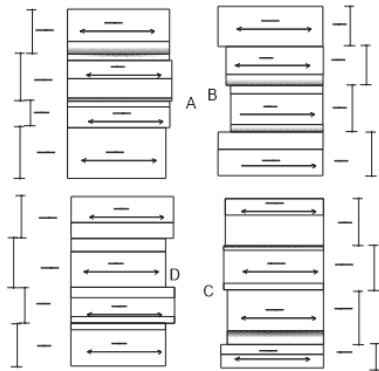

MAKOTA NIGHTSTAND Chests

DESIGN By Qoqet

Front View

Side View

Dimensions (mm)

717.55 W x 400.05 D x 647.70 H

Dimensions (Inches)

28.25 W x 15.75 D x 25.50 H

Designed to embody luxury, uniqueness, and artistic flair, this piece features a check black gloss lacquer body with eight distinctive elements, including two drawers. Elevate your space with a harmonious blend of visionary design and refined sophistication.