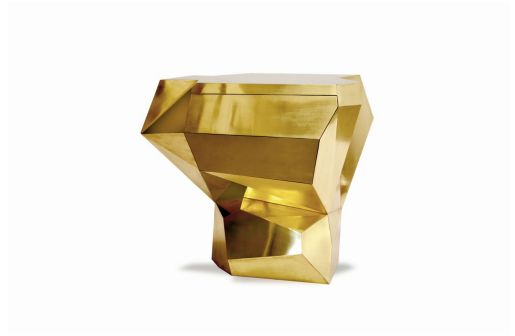

BODESA NIGHTSTAND Chests

DESIGN By Qoqet

Front View

Beck View

Side View

Top View

Dimensions (mm)

85.76W x 16.25D x 27.50H

Dimensions (Inches)

85.76W x 16.25D x 27.50H

Elevate your space with our geometrically shaped side table, inspired by an amethyst rock. Brass-clad with black and gold or granite tops polished to perfection, this stunning piece features two mahogany drawers finished in a rich, glossy color, combining modern aesthetics with timeless sophistication.