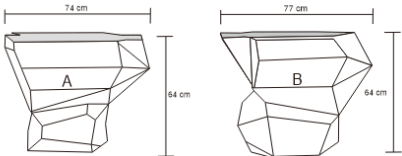

BODESA NIGHTSTAND Chests

DESIGN By Qoqet

Front View

Beck View

Side View

Top View

Dimensions (mm)

85.76W x 16.25D x 27.50H

Dimensions (Inches)

85.76W x 16.25D x 27.50H

Elevate your space with our geometrically shaped side table, inspired by an amethyst rock. Brass-clad with black and gold or granite tops polished to perfection, this stunning piece features two mahogany drawers finished in a rich, glossy color, combining modern aesthetics with timeless sophistication.