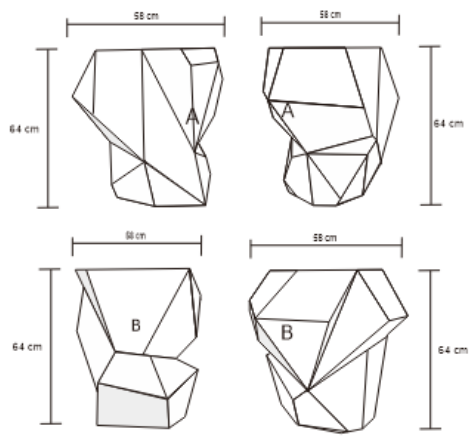

BODESA NIGHTSTAND Chests

DESIGN By Qoqet

Front View

Beck View

Side View

Top View

Dimensions (mm)

85.76W x 16.25D x 27.50H

Dimensions (Inches)

85.76W x 16.25D x 27.50H

Elevate your space with our geometrically shaped side table, inspired by an amethyst rock. Brass-clad with black and gold or granite tops polished to perfection, this stunning piece features two mahogany drawers finished in a rich, glossy color, combining modern aesthetics with timeless sophistication.