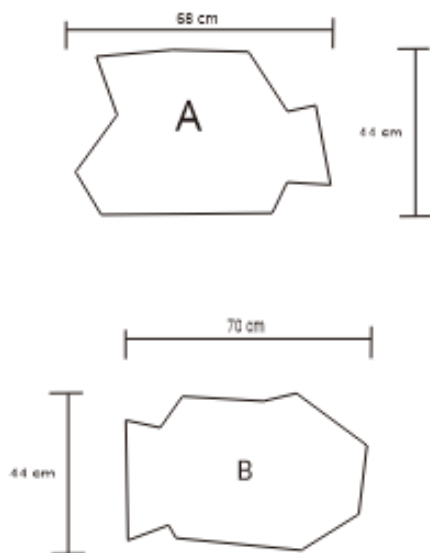

BODESA NIGHTSTAND Chests

DESIGN By Qoqet

Front View

Beck View

Side View

Top View

Dimensions (mm)

85.76W x 16.25D x 27.50H

Dimensions (Inches)

85.76W x 16.25D x 27.50H

Elevate your space with our geometrically shaped side table, inspired by an amethyst rock. Brass-clad with black and gold or granite tops polished to perfection, this stunning piece features two mahogany drawers finished in a rich, glossy color, combining modern aesthetics with timeless sophistication.