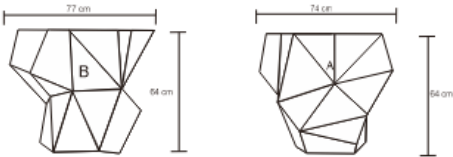

BODESA NIGHTSTAND Chests

DESIGN By Qoqet

Front View

Beck View

Side View

Top View

Dimensions (mm)

85.76W x 16.25D x 27.50H

Dimensions (Inches)

85.76W x 16.25D x 27.50H

Elevate your space with our geometrically shaped side table, inspired by an amethyst rock. Brass-clad with black and gold or granite tops polished to perfection, this stunning piece features two mahogany drawers finished in a rich, glossy color, combining modern aesthetics with timeless sophistication.