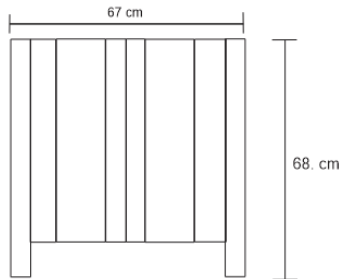

ALORA NIGHTSTAND – BRASS Chests

DESIGN By Qoqet

Front View