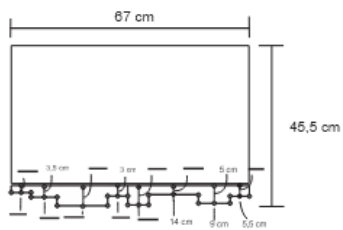

ALORA NIGHTSTAND – BRASS Chests

DESIGN By Qoqet

Front View

Top View

Dimensions (mm)

78.48W x 18.00D x 26.25H

Dimensions (Inches)

78.48W x 18.00D x 26.25H

Transform your bedroom with our stunning bedside table featuring multi-layered, brass-clad doors with facets. This outstanding icon exudes luxury, with the case lined in precious parchment, creating a statement of opulence and sophistication.

QOQET