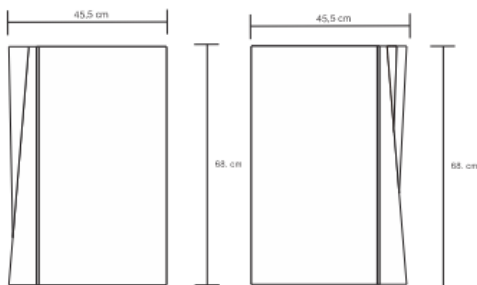

## Dimensions (mm)

78.48W x 18.00D x 26.25H

## Dimensions (Inches)

78.48W x 18.00D x 26.25H

Transform your bedroom with our stunning bedside table featuring multi-layered, brass-clad doors with facets. This outstanding icon exudes luxury, with the case lined in precious parchment, creating a statement of opulence and sophistication.