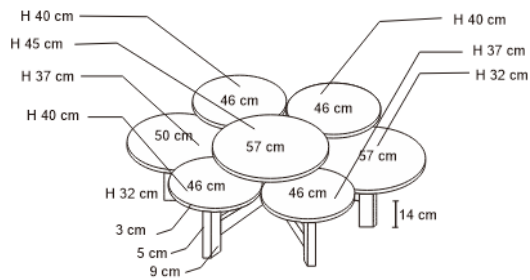

# NIVEAU COFFEE TABLE

DESIGN By Qoqet

Front View

Top View

Base View

## Dimensions (mm)

127.32W x 58.00D x 52.00H

## Dimensions (Inches)

127.32W x 58.00D x 52.00H

This multilevel coffee table design is characterized by an array of circular tabletop surfaces arranged at varying heights. Each surface is individually mantled in genuine light grey-color parchment, and set atop a base of solid wood, offering enhanced functionality and aesthetic appeal.