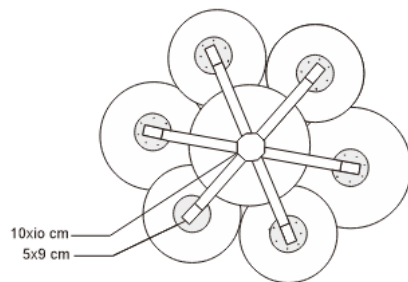

# NIVEAU COFFEE TABLE

DESIGN By Qoqet

Front View

Top View

Base View

## Dimensions (mm)

127.32W x 58.00D x 52.00H

## Dimensions (Inches)

127.32W x 58.00D x 52.00H

This multilevel coffee table design is characterized by an array of circular tabletop surfaces arranged at varying heights. Each surface is individually mantled in genuine light grey-color parchment, and set atop a base of solid wood, offering enhanced functionality and aesthetic appeal.