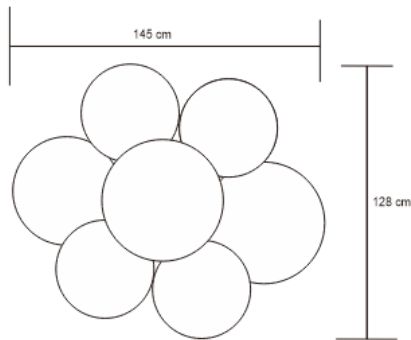

# NIVEAU COFFEE TABLE

DESIGN By Qoqet

Front View

Top View

Base View

## Dimensions (mm)

127.32W x 58.00D x 52.00H

## Dimensions (Inches)

127.32W x 58.00D x 52.00H

This multilevel coffee table design is characterized by an array of circular tabletop surfaces arranged at varying heights. Each surface is individually mantled in genuine light grey-color parchment, and set atop a base of solid wood, offering enhanced functionality and aesthetic appeal.