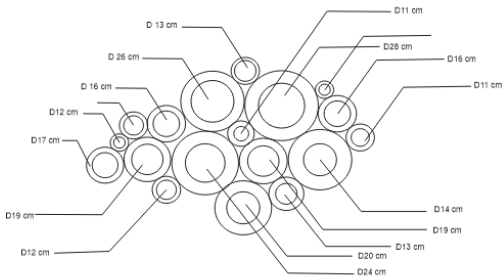

# NEBULA COFFEE TABLE – BRASS

DESIGN By Qoqet

Top View

Top View

## Dimensions (mm)

157.63W x 41.00D x 69.25H

## Dimensions (Inches)

157.63W x 41.00D x 69.25H

This strikingly naturalistic coffee table design features a cluster of segmented brass spheres arranged in different sizes and heights, with some appearing suspended in space. The spheres are enveloped in artisanal hand-hammered brass and the top of the spheres are lined with Black Angola Granit which has been polished to perfection. Mimicking the reflective quality of water droplets in nature.