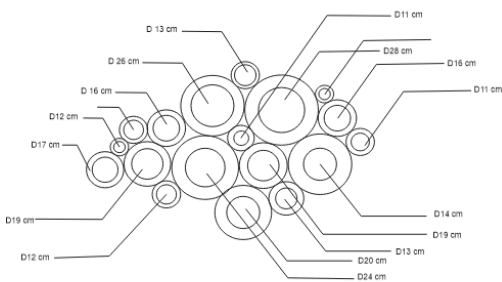

# NEBULA COFFEE TABLE – BRASS

DESIGN By Qoqet

Top View

Top View

## Dimensions (mm)

157.63W x 41.00D x 69.25H

## Dimensions (Inches)

157.63W x 41.00D x 69.25H

This strikingly naturalistic coffee table design features a cluster of segmented brass spheres arranged in different sizes and heights, with some appearing suspended in space. The spheres are enveloped in artisanal hand-hammered brass and the top of the spheres are lined with Black Angola Granit which has been polished to perfection. Mimicking the reflective quality of water droplets in nature.