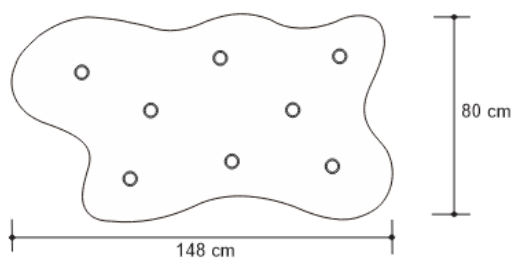

MONARCH COFFEE TABLE

DESIGN By Qoqet

Front View

Top View

Dimensions (mm)

115.52W x 45.75D x 61.50H

Dimensions (Inches)

115.52W x 45.75D x 61.50H

Evoking the exquisite coloration and spotting of a monarch butterfly's wings, The iconic black resin top with gold leaf shell inlays has an organic shape set atop eight artisanal solid brass legs, creating an exceptionally unique piece.