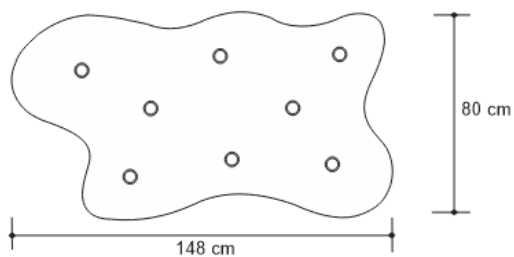

MONARCH COFFEE TABLE

DESIGN By Qoqet

Front View

Top View

Dimensions (mm)

1,562.10 W x 1,162.05 D x 412.75 H

Dimensions (Inches)

61.50 W x 45.75 D x 16.25 H

Evoking the exquisite coloration and spotting of a monarch butterfly's wings, The iconic black resin top with gold leaf shell inlays has an organic shape set atop eight artisanal solid brass legs, creating an exceptionally unique piece.