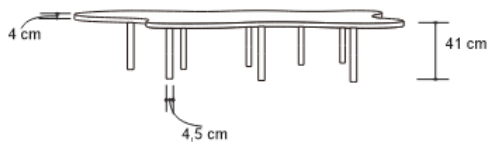

MONARCH COFFEE TABLE

DESIGN By Qoqet

Front View

Top View

Dimensions (mm)

1,562.10 W x 1,162.05 D x 412.75 H

Dimensions (Inches)

61.50 W x 45.75 D x 16.25 H