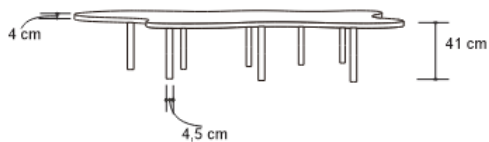

MONARCH COFFEE TABLE

DESIGN By Qoqet

Front View

Top View

Dimensions (mm)

115.52W x 45.75D x 61.50H

Dimensions (Inches)

115.52W x 45.75D x 61.50H