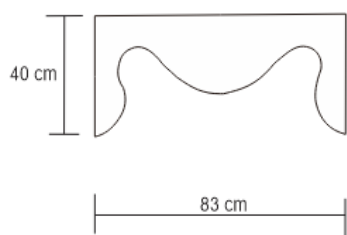

# ELLE COFFEE TABLE

DESIGN By Qoqet

Front View

Side View

## Dimensions (mm)

95.35W x 21.00D x 61.00H

## Dimensions (Inches)

95.35W x 21.00D x 61.00H

Mantled entirely in precious charcoal-color parchment, this rectangular coffee table showcases hand-made scalloping detail along its inner edges, creating the playful silhouette of a table draped in a traditional tablecloth.