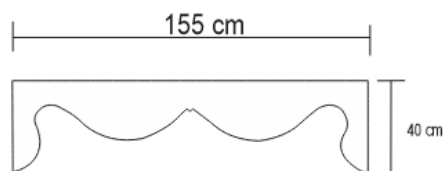

# ELLE COFFEE TABLE

DESIGN By Qoqet

Front View

Side View

## Dimensions (mm)

95.35W x 21.00D x 61.00H

## Dimensions (Inches)

95.35W x 21.00D x 61.00H

Mantled entirely in precious charcoal-color parchment, this rectangular coffee table showcases hand-made scalloping detail along its inner edges, creating the playful silhouette of a table draped in a traditional tablecloth.