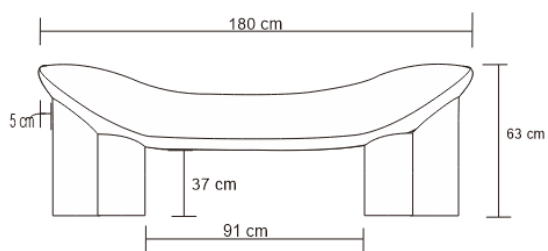

ECLATIQUE BENCH

DESIGN By Qoqet

Front View

Side View

Dimensions (mm)

152.12W x 20.50D x 70.75H

Dimensions (Inches)

152.12W x 20.50D x 70.75H