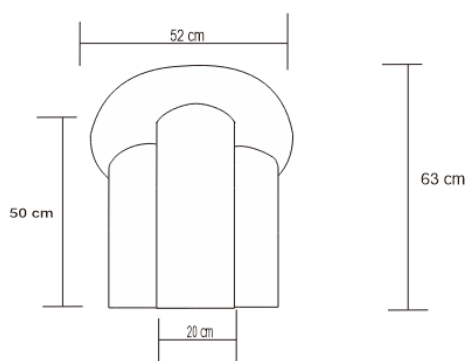

ECLATIQUE BENCH

DESIGN By Qoqet

Front View

Side View

Dimensions (mm)

152.12W x 20.50D x 70.75H

Dimensions (Inches)

152.12W x 20.50D x 70.75H