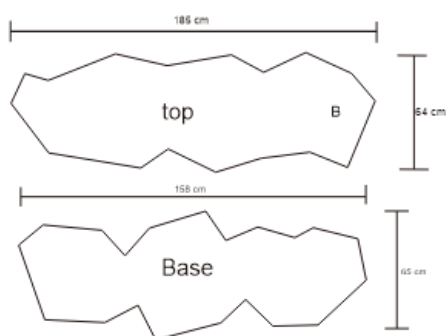

PYRITE BENCH

DESIGN By Qoqet

Front View

Beck View

Top /Base View

Dimensions (mm)

128.97W x 26.75D x 63.00H

Dimensions (Inches)

128.97W x 26.75D x 63.00H

Appearing like a rough slab of pyrite or "fool's gold," this striking bench design is characterized by an oblong, irregularly-shaped mass with a smooth top in classic black granite and a stunning platform enshrouded in artisan cladded brass. The end result is a striking piece deserving pride of place in any space.