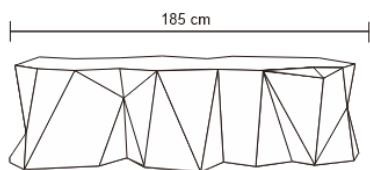

PYRITE BENCH

DESIGN By Qoqet

Front View

Beck View

Top /Base View

Dimensions (mm)

128.97W x 26.75D x 63.00H

Dimensions (Inches)

128.97W x 26.75D x 63.00H

Appearing like a rough slab of pyrite or "fool's gold," this striking bench design is characterized by an oblong, irregularly-shaped mass with a smooth top in classic black granite and a stunning platform enshrouded in artisan cladded brass. The end result is a striking piece deserving pride of place in any space.