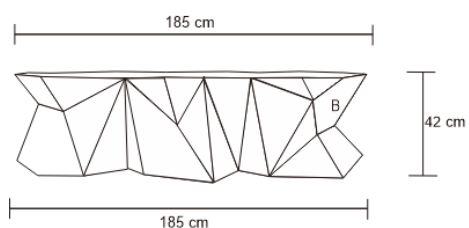

PYRITE BENCH

DESIGN By Qoqet

Front View

Beck View

Top /Base View

Dimensions (mm)

128.97W x 26.75D x 63.00H

Dimensions (Inches)

128.97W x 26.75D x 63.00H

Appearing like a rough slab of pyrite or "fool's gold," this striking bench design is characterized by an oblong, irregularly-shaped mass with a smooth top in classic black granite and a stunning platform enshrouded in artisan cladded brass. The end result is a striking piece deserving pride of place in any space.