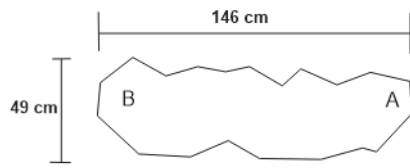

DIAMOND BRASS BENCH

DESIGN By Qoqet

Front View

Beck View

Top View

Side View

Dimensions (mm)

171.96W x 26.75D x 63.00H

Dimensions (Inches)

171.96W x 26.75D x 63.00H

This Diamond Brass Bench is a luxurious and elegant piece that adds a touch of sophistication to any room. The seat is lined with dark gray gloss polished parchment and its unique and eye-catching diamond pattern and high-quality brass make it a highly sought-after piece that is both beautiful and functional.

Base View

Dimensions (mm)

171.96W x 26.75D x 63.00H

Dimensions (Inches)

171.96W x 26.75D x 63.00H

This Diamond Brass Bench is a luxurious and elegant piece that adds a touch of sophistication to any room. The seat is lined with dark gray gloss polished parchment and its unique and eye-catching diamond pattern and high-quality brass make it a highly sought-after piece that is both beautiful and functional.