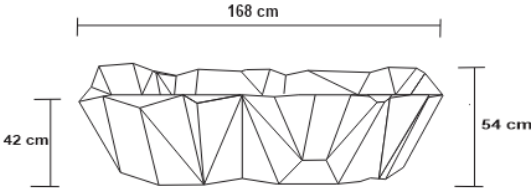

DIAMOND BRASS BENCH

DESIGN By Qoqet

Front View

Beck View

Top View

Side View

Dimensions (mm)

1,600.20 W x 679.45 D x 419.10 H

Dimensions (Inches)

63.00 W x 26.75 D x 16.50 H

This Diamond Brass Bench is a luxurious and elegant piece that adds a touch of sophistication to any room. The seat is lined with dark gray gloss polished parchment and its unique and eye-catching diamond pattern and high-quality brass make it a highly sought-after piece that is both beautiful and functional.

QOQET

Base View

Dimensions (mm)

1,600.20 W x 679.45 D x 419.10 H

Dimensions (Inches)

63.00 W x 26.75 D x 16.50 H

This Diamond Brass Bench is a luxurious and elegant piece that adds a touch of sophistication to any room. The seat is lined with dark gray gloss polished parchment and its unique and eye-catching diamond pattern and high-quality brass make it a highly sought-after piece that is both beautiful and functional.