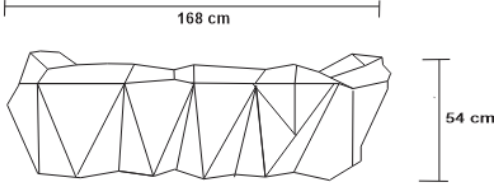

DIAMOND BRASS BENCH

DESIGN By Qoqet

Front View

Beck View

Top View

Side View

Dimensions (mm)

171.96W x 26.75D x 63.00H

Dimensions (Inches)

171.96W x 26.75D x 63.00H

This Diamond Brass Bench is a luxurious and elegant piece that adds a touch of sophistication to any room. The seat is lined with dark gray gloss polished parchment and its unique and eye-catching diamond pattern and high-quality brass make it a highly sought-after piece that is both beautiful and functional.

Base View

Dimensions (mm)

171.96W x 26.75D x 63.00H

Dimensions (Inches)

171.96W x 26.75D x 63.00H

This Diamond Brass Bench is a luxurious and elegant piece that adds a touch of sophistication to any room. The seat is lined with dark gray gloss polished parchment and its unique and eye-catching diamond pattern and high-quality brass make it a highly sought-after piece that is both beautiful and functional.