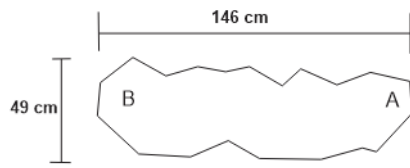

DIAMOND BRASS BENCH

DESIGN By Qoqet

Front View

Beck View

Top View

Side View

Dimensions (mm)

1,600.20 W x 679.45 D x 419.10 H

Dimensions (Inches)

63.00 W x 26.75 D x 16.50 H

This Diamond Brass Bench is a luxurious and elegant piece that adds a touch of sophistication to any room. The seat is lined with dark gray gloss polished parchment and its unique and eye-catching diamond pattern and high-quality brass make it a highly sought-after piece that is both beautiful and functional.

QOQET

Base View

Dimensions (mm)

1,600.20 W x 679.45 D x 419.10 H

Dimensions (Inches)

63.00 W x 26.75 D x 16.50 H

This Diamond Brass Bench is a luxurious and elegant piece that adds a touch of sophistication to any room. The seat is lined with dark gray gloss polished parchment and its unique and eye-catching diamond pattern and high-quality brass make it a highly sought-after piece that is both beautiful and functional.