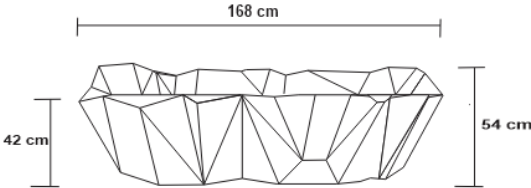

DIAMOND BRASS BENCH

DESIGN By Qoqet

Front View

Beck View

Top View

Side View

Dimensions (mm)

171.96W x 26.75D x 63.00H

Dimensions (Inches)

171.96W x 26.75D x 63.00H

This Diamond Brass Bench is a luxurious and elegant piece that adds a touch of sophistication to any room. The seat is lined with dark gray gloss polished parchment and its unique and eye-catching diamond pattern and high-quality brass make it a highly sought-after piece that is both beautiful and functional.

Base View

Dimensions (mm)

171.96W x 26.75D x 63.00H

Dimensions (Inches)

171.96W x 26.75D x 63.00H

This Diamond Brass Bench is a luxurious and elegant piece that adds a touch of sophistication to any room. The seat is lined with dark gray gloss polished parchment and its unique and eye-catching diamond pattern and high-quality brass make it a highly sought-after piece that is both beautiful and functional.