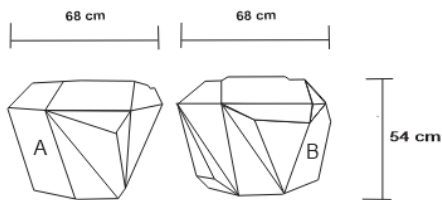

DIAMOND BRASS BENCH

DESIGN By Qoqet

Front View

Beck View

Top View

Side View

Dimensions (mm)

171.96W x 26.75D x 63.00H

Dimensions (Inches)

171.96W x 26.75D x 63.00H

This Diamond Brass Bench is a luxurious and elegant piece that adds a touch of sophistication to any room. The seat is lined with dark gray gloss polished parchment and its unique and eye-catching diamond pattern and high-quality brass make it a highly sought-after piece that is both beautiful and functional.

Base View

Dimensions (mm)

171.96W x 26.75D x 63.00H

Dimensions (Inches)

171.96W x 26.75D x 63.00H

This Diamond Brass Bench is a luxurious and elegant piece that adds a touch of sophistication to any room. The seat is lined with dark gray gloss polished parchment and its unique and eye-catching diamond pattern and high-quality brass make it a highly sought-after piece that is both beautiful and functional.