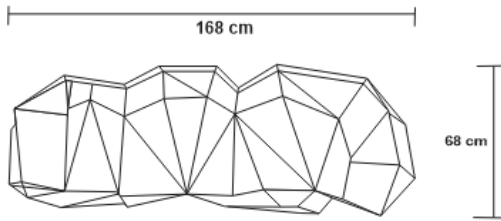

DIAMOND BRASS BENCH

DESIGN By Qoqet

Front View

Beck View

Top View

Side View

Dimensions (mm)

1,600.20 W x 679.45 D x 419.10 H

Dimensions (Inches)

63.00 W x 26.75 D x 16.50 H

This Diamond Brass Bench is a luxurious and elegant piece that adds a touch of sophistication to any room. The seat is lined with dark gray gloss polished parchment and its unique and eye-catching diamond pattern and high-quality brass make it a highly sought-after piece that is both beautiful and functional.

QOQET

Base View

Dimensions (mm)

1,600.20 W x 679.45 D x 419.10 H

Dimensions (Inches)

63.00 W x 26.75 D x 16.50 H

This Diamond Brass Bench is a luxurious and elegant piece that adds a touch of sophistication to any room. The seat is lined with dark gray gloss polished parchment and its unique and eye-catching diamond pattern and high-quality brass make it a highly sought-after piece that is both beautiful and functional.