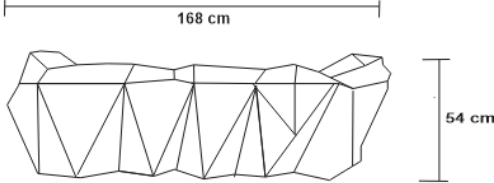

DIAMOND BRASS BENCH

DESIGN By Qoqet

Front View

Beck View

Top View

Side View

Dimensions (mm)

1,600.20 W x 679.45 D x 419.10 H

Dimensions (Inches)

63.00 W x 26.75 D x 16.50 H

This Diamond Brass Bench is a luxurious and elegant piece that adds a touch of sophistication to any room. The seat is lined with dark gray gloss polished parchment and its unique and eye-catching diamond pattern and high-quality brass make it a highly sought-after piece that is both beautiful and functional.

QOQET

Base View

Dimensions (mm)

1,600.20 W x 679.45 D x 419.10 H

Dimensions (Inches)

63.00 W x 26.75 D x 16.50 H

This Diamond Brass Bench is a luxurious and elegant piece that adds a touch of sophistication to any room. The seat is lined with dark gray gloss polished parchment and its unique and eye-catching diamond pattern and high-quality brass make it a highly sought-after piece that is both beautiful and functional.