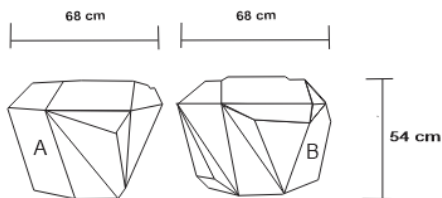

DIAMOND BRASS BENCH

DESIGN By Qoqet

Front View

Beck View

Top View

Side View

Dimensions (mm)

1,600.20 W x 679.45 D x 419.10 H

Dimensions (Inches)

63.00 W x 26.75 D x 16.50 H

This Diamond Brass Bench is a luxurious and elegant piece that adds a touch of sophistication to any room. The seat is lined with dark gray gloss polished parchment and its unique and eye-catching diamond pattern and high-quality brass make it a highly sought-after piece that is both beautiful and functional.

QOQET

Base View

Dimensions (mm)

1,600.20 W x 679.45 D x 419.10 H

Dimensions (Inches)

63.00 W x 26.75 D x 16.50 H

This Diamond Brass Bench is a luxurious and elegant piece that adds a touch of sophistication to any room. The seat is lined with dark gray gloss polished parchment and its unique and eye-catching diamond pattern and high-quality brass make it a highly sought-after piece that is both beautiful and functional.