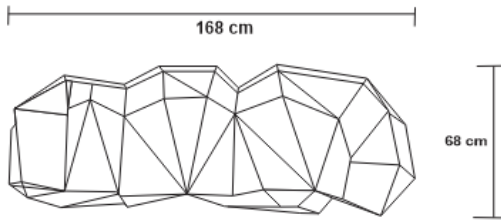

DIAMOND BRASS BENCH

DESIGN By Qoqet

Front View

Beck View

Top View

Side View

Dimensions (mm)

171.96W x 26.75D x 63.00H

Dimensions (Inches)

171.96W x 26.75D x 63.00H

This Diamond Brass Bench is a luxurious and elegant piece that adds a touch of sophistication to any room. The seat is lined with dark gray gloss polished parchment and its unique and eye-catching diamond pattern and high-quality brass make it a highly sought-after piece that is both beautiful and functional.

Base View

Dimensions (mm)

171.96W x 26.75D x 63.00H

Dimensions (Inches)

171.96W x 26.75D x 63.00H

This Diamond Brass Bench is a luxurious and elegant piece that adds a touch of sophistication to any room. The seat is lined with dark gray gloss polished parchment and its unique and eye-catching diamond pattern and high-quality brass make it a highly sought-after piece that is both beautiful and functional.