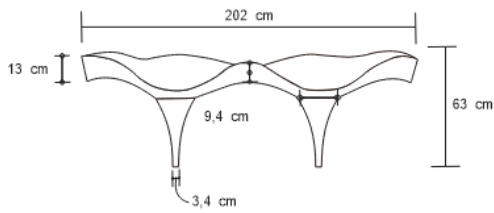

AQUILA BENCH – BRASS

DESIGN By Qoqet

Front View