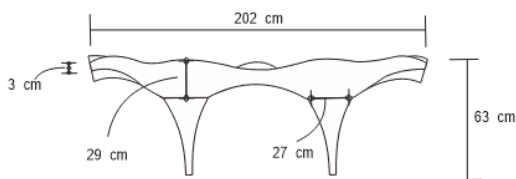

AQUILA BENCH – BRASS

DESIGN By Qoqet

Front View

Back View

Side View

Dimensions (mm)

171.96W x 17.75D x 57.00H

Dimensions (Inches)

171.96W x 17.75D x 57.00H

Gracefully hand-carved, charcoal parchment seats embellish this bench, supported by curved legs clad in brass. The outcome is a visually striking and functionally comfortable masterpiece, ideal for any space.

QOQET