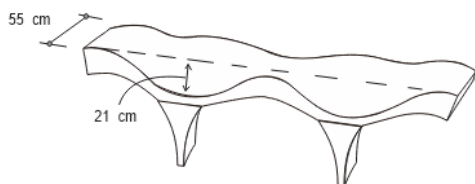

# AQUILA BENCH – BRASS

DESIGN By Qoqet

Front View

Back View

Side View

## Dimensions (mm)

171.96W x 17.75D x 57.00H

## Dimensions (Inches)

171.96W x 17.75D x 57.00H

Gracefully hand-carved, charcoal parchment seats embellish this bench, supported by curved legs clad in brass. The outcome is a visually striking and functionally comfortable masterpiece, ideal for any space.