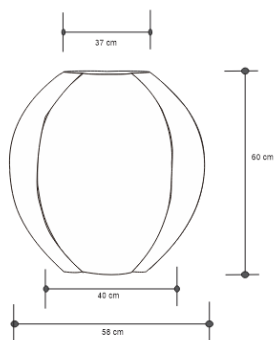

TOPO SIDE TABLE Drinks Tables

DESIGN By Qoqet

Front View

Top View

Dimensions (mm)

59.52W x 22.00D x 23.25H

Dimensions (Inches)

59.52W x 22.00D x 23.25H

Explore this artistically shaped side table, handcrafted from hammered brass with no visible seams or welding, featuring an Angola granite top. This impressive piece seamlessly blends craftsmanship with a luxurious aesthetic, enhancing interior settings with sophistication and style.