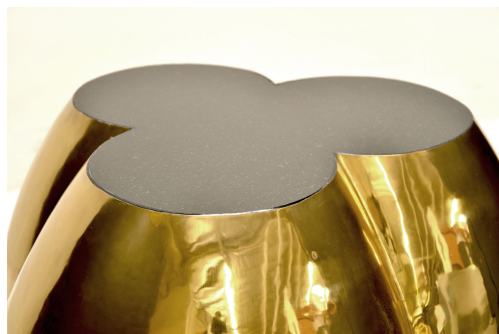

TOPO SIDE TABLE Drinks Tables

DESIGN By Qoqet

Front View

Top View

Dimensions (mm)

59.52W x 22.00D x 23.25H

Dimensions (Inches)

59.52W x 22.00D x 23.25H

Explore this artistically shaped side table, handcrafted from hammered brass with no visible seams or welding, featuring an Angola granite top. This impressive piece seamlessly blends craftsmanship with a luxurious aesthetic, enhancing interior settings with sophistication and style.