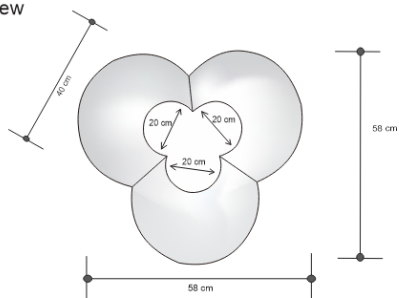

TOPO SIDE TABLE Drinks Tables

DESIGN By Qoqet

Front View

Top View

Dimensions (mm)

59.52W x 22.00D x 23.25H

Dimensions (Inches)

59.52W x 22.00D x 23.25H

Explore this artistically shaped side table, handcrafted from hammered brass with no visible seams or welding, featuring an Angola granite top. This impressive piece seamlessly blends craftsmanship with a luxurious aesthetic, enhancing interior settings with sophistication and style.