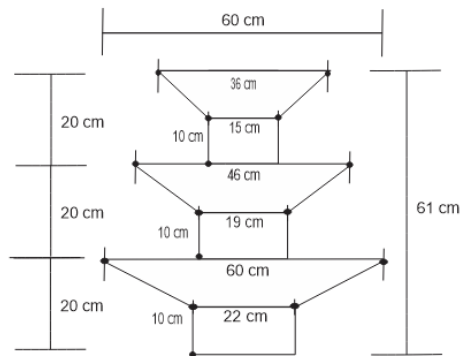

OBLIQUE SIDE TABLE Drinks Tables

DESIGN By Qoqet

Front View

Top View

Dimensions (mm)

74.96W x 24.50D x 24.50H

Dimensions (Inches)

74.96W x 24.50D x 24.50H