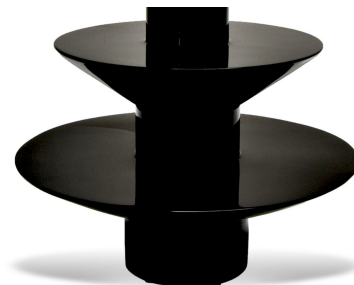

OBLIQUE SIDE TABLE Drinks Tables

DESIGN By Qoqet

Front View

Top View

Dimensions (mm)

74.96W x 24.50D x 24.50H

Dimensions (Inches)

74.96W x 24.50D x 24.50H

Make a distinctive statement with this drinks table, its unique design leaving an indelible impression. Finished in a mirror-gloss black lacquer, it exudes modern sophistication, becoming a captivating focal point in any setting.