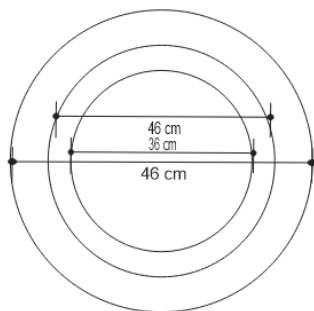

OBLIQUE SIDE TABLE Drinks Tables

DESIGN By Qoqet

Front View

Top View

Dimensions (mm)

74.96W x 24.50D x 24.50H

Dimensions (Inches)

74.96W x 24.50D x 24.50H