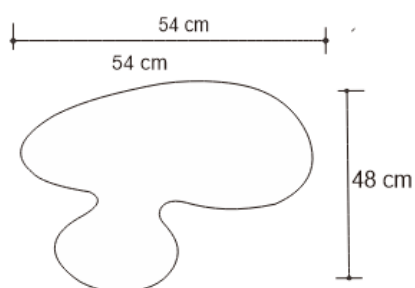

# DIAMO SIDE TABLE – BRASS Drinks Tables

DESIGN By Qoqet

Front View

Front View

Front View

## Dimensions (mm)

20.39W x 18.50D x 22.00H

## Dimensions (Inches)

20.39W x 18.50D x 22.00H

Discover a side table with an organic-shaped top crafted from Noir-Gold Resin, meticulously handcrafted and mirror-polished. Supported by brass legs, this unique piece seamlessly blends elegance with modern craftsmanship for luxurious interior settings.