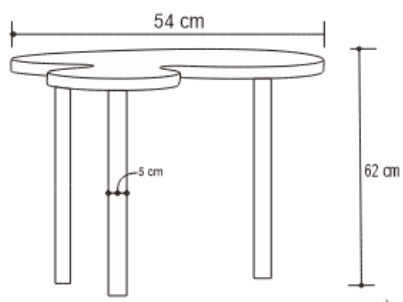

# DIAMO SIDE TABLE – BRASS Drinks Tables

DESIGN By Qoqet

Front View

Front View

Front View

## Dimensions (mm)

20.39W x 18.50D x 22.00H

## Dimensions (Inches)

20.39W x 18.50D x 22.00H

Discover a side table with an organic-shaped top crafted from Noir-Gold Resin, meticulously handcrafted and mirror-polished. Supported by brass legs, this unique piece seamlessly blends elegance with modern craftsmanship for luxurious interior settings.