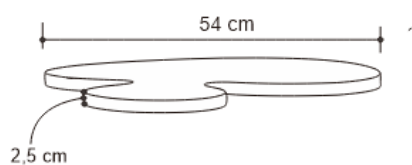

# DIAMO SIDE TABLE – BRASS Drinks Tables

DESIGN By Qoqet

Front View

Front View

Front View

## Dimensions (mm)

20.39W x 18.50D x 22.00H

## Dimensions (Inches)

20.39W x 18.50D x 22.00H

Discover a side table with an organic-shaped top crafted from Noir-Gold Resin, meticulously handcrafted and mirror-polished. Supported by brass legs, this unique piece seamlessly blends elegance with modern craftsmanship for luxurious interior settings.