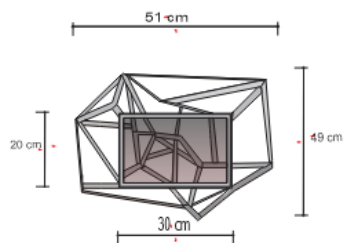

# BOTEGA SIDE TABLE – CHAMPAGNE Drinks Tables

DESIGN By Qoqet

Front View

Top View

Side View

## Dimensions (mm)

85.98W x 20.00D x 24.00H

## Dimensions (Inches)

85.98W x 20.00D x 24.00H

Experience exceptional design with entangled brass strips supporting a fractured resin top. This unique piece captures attention, merging the beauty of craftsmanship with avant-garde materials, creating a statement of artistic sophistication.