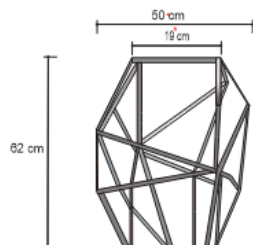

# BOTEGA SIDE TABLE – CHAMPAGNE Drinks Tables

DESIGN By Qoqet

Front View

Top View

Side View

## Dimensions (mm)

85.98W x 20.00D x 24.00H

## Dimensions (Inches)

85.98W x 20.00D x 24.00H

Experience exceptional design with entangled brass strips supporting a fractured resin top. This unique piece captures attention, merging the beauty of craftsmanship with avant-garde materials, creating a statement of artistic sophistication.