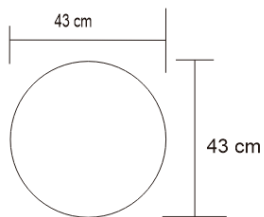

ABORE' SIDE TABLE – BRASS Drinks Tables

DESIGN By Qoqet

Front View

Base View

Top View

Dimensions (mm)

50.71W x 17.00D x 17.00H

Dimensions (Inches)

50.71W x 17.00D x 17.00H

This ingeniously designed table features a polished brass base accompanied by a champagne-colored fractured resin top. The result is a harmonious blend of sophistication and artistry, making it a captivating addition to any setting.