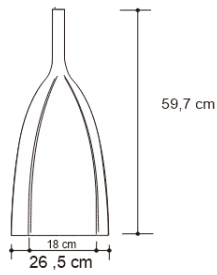

ABORE' SIDE TABLE – BRASS Drinks Tables

DESIGN By Qoqet

Front View

Base View

Top View

Dimensions (mm)

50.71W x 17.00D x 17.00H

Dimensions (Inches)

50.71W x 17.00D x 17.00H

This ingeniously designed table features a polished brass base accompanied by a champagne-colored fractured resin top. The result is a harmonious blend of sophistication and artistry, making it a captivating addition to any setting.