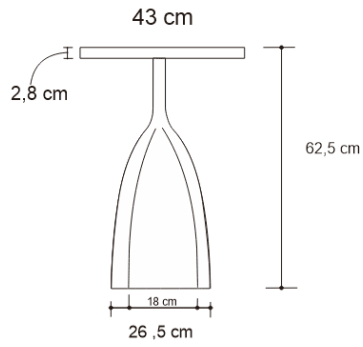

ABORE' SIDE TABLE – BRASS Drinks Tables

DESIGN By Qoqet

Front View

Base View

Top View

Dimensions (mm)

50.71W x 17.00D x 17.00H

Dimensions (Inches)

50.71W x 17.00D x 17.00H

This ingeniously designed table features a polished brass base accompanied by a champagne-colored fractured resin top. The result is a harmonious blend of sophistication and artistry, making it a captivating addition to any setting.