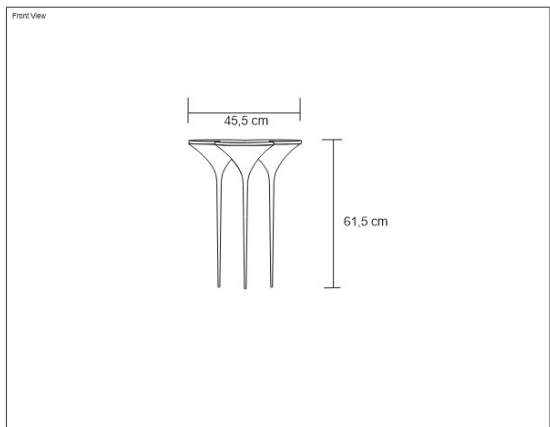

TEE DRINKS TABLE Benches

DESIGN By Qoqet

Dimensions (mm)

59.20W x 17.00D x 18.00H

Dimensions (Inches)

59.20W x 17.00D x 18.00H

Enhance your lounge space with this petite black lacquer table, the perfect companion beside a lounge chair, serving as a stylish drinks table. Its compact design seamlessly blends utility with modern elegance.