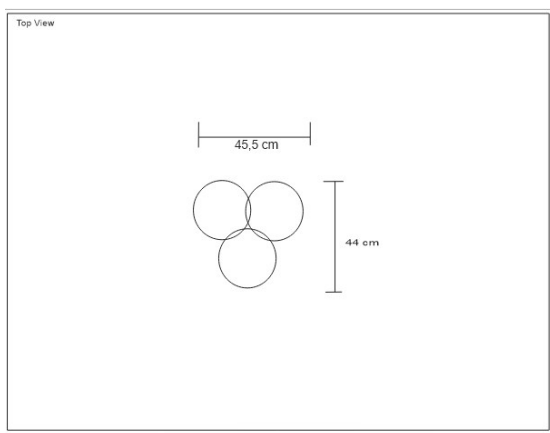

TEE DRINKS TABLE Benches

DESIGN By Qoqet

Dimensions (mm)

59.20W x 17.00D x 18.00H

Dimensions (Inches)

59.20W x 17.00D x 18.00H

Enhance your lounge space with this petite black lacquer table, the perfect companion beside a lounge chair, serving as a stylish drinks table. Its compact design seamlessly blends utility with modern elegance.