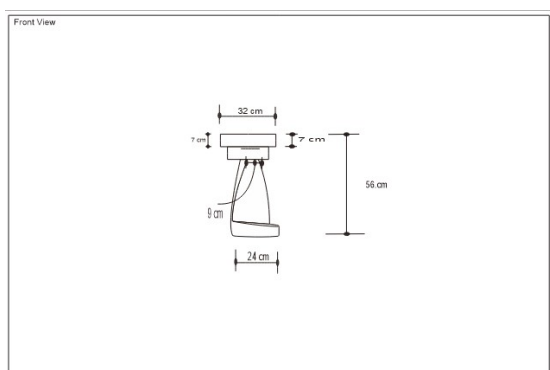

ROCCA DRINKS TABLE Benches

DESIGN By Qoqet

Dimensions (mm)

59.52W x 13.00D x 13.00H

Dimensions (Inches)

59.52W x 13.00D x 13.00H

Embrace artistic flair with this sculptural table, doubling as a drinks table or a captivating addition to artistic settings. Its distinctive design adds a touch of sophistication, creating a dynamic focal point in any space.