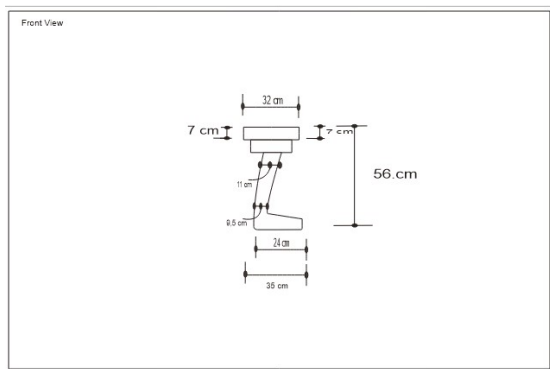

ROCCA DRINKS TABLE Benches

DESIGN By Qoqet

Dimensions (mm)

59.52W x 13.00D x 13.00H

Dimensions (Inches)

59.52W x 13.00D x 13.00H

Embrace artistic flair with this sculptural table, doubling as a drinks table or a captivating addition to artistic settings. Its distinctive design adds a touch of sophistication, creating a dynamic focal point in any space.