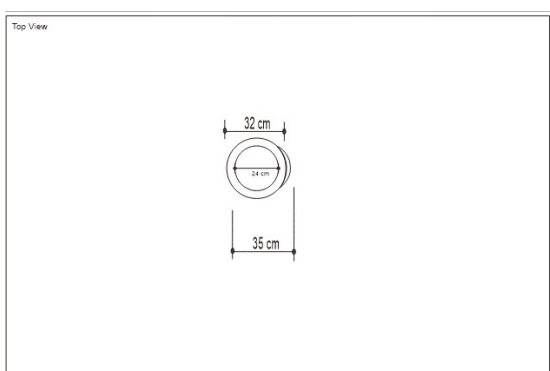

ROCCA DRINKS TABLE Benches

DESIGN By Qoqet

Dimensions (mm)

59.52W x 13.00D x 13.00H

Dimensions (Inches)

59.52W x 13.00D x 13.00H

Embrace artistic flair with this sculptural table, doubling as a drinks table or a captivating addition to artistic settings. Its distinctive design adds a touch of sophistication, creating a dynamic focal point in any space.