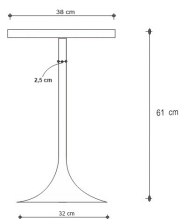

MULIA DRINKS TABLE Benches

DESIGN By Qoqet

Front View

Dimensions (mm)

20.94W x 15.25D x 15.25H

Dimensions (Inches)

20.94W x 15.25D x 15.25H

Introduce occasional luxury with this drinks table, featuring a brass base and a resin top adorned with vibrant accents. Polished to perfection, it becomes a captivating addition, infusing color and elegance into any setting.