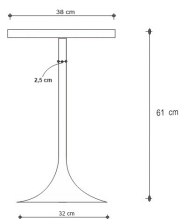

MULIA DRINKS TABLE Benches

DESIGN By Qoqet

Front View

Top View

Dimensions (mm)

387.35 W x 387.35 D x 609.60 H

Dimensions (Inches)

15.25 W x 15.25 D x 24.00 H