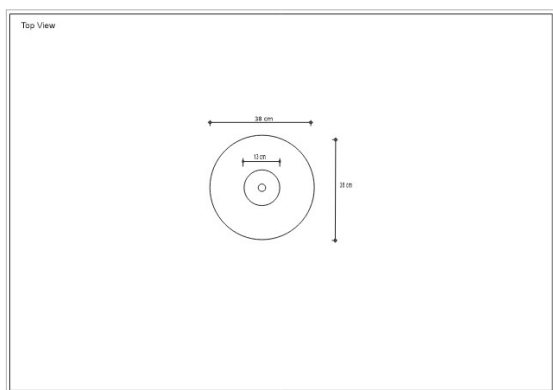

MULIA DRINKS TABLE Benches

DESIGN By Qoqet

Front View

Dimensions (mm)

20.94W x 15.25D x 15.25H

Dimensions (Inches)

20.94W x 15.25D x 15.25H

Introduce occasional luxury with this drinks table, featuring a brass base and a resin top adorned with vibrant accents. Polished to perfection, it becomes a captivating addition, infusing color and elegance into any setting.