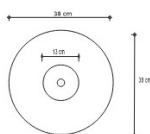

MULIA DRINKS TABLE Benches

DESIGN By Qoqet

Front View

Top View

Dimensions (mm)

387.35 W x 387.35 D x 609.60 H

Dimensions (Inches)

15.25 W x 15.25 D x 24.00 H