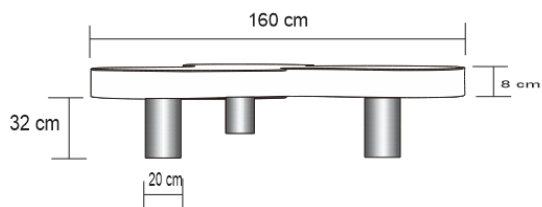

PAGAYER COFFEE TABLE

DESIGN By Qoqet

Front View

Top View

Dimensions (mm)

117.00W x 39.00D x 63.00H

Dimensions (Inches)

117.00W x 39.00D x 63.00H