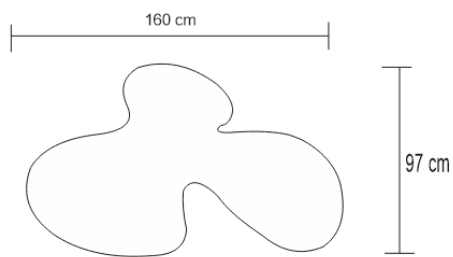

PAGAYER COFFEE TABLE

DESIGN By Qoqet

Front View

Top View

Dimensions (mm)

117.00W x 39.00D x 63.00H

Dimensions (Inches)

117.00W x 39.00D x 63.00H